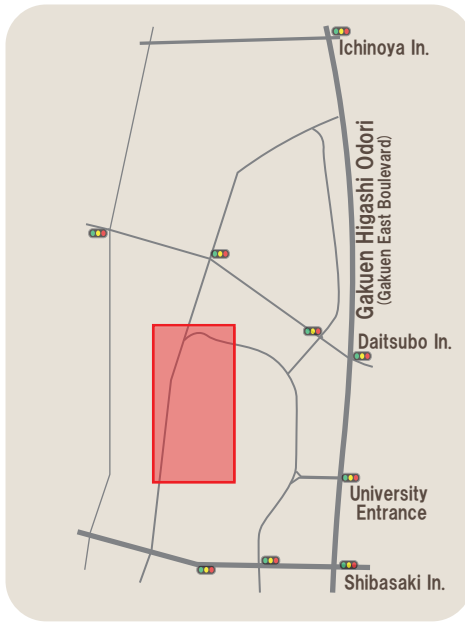

# University of Tsukuba: Area 3 Access Map

As of September 12, 2024

\*Gate Parking is only available for the university community members who have applied for use. For the visitors, please use the Area 3 Guest Parking.